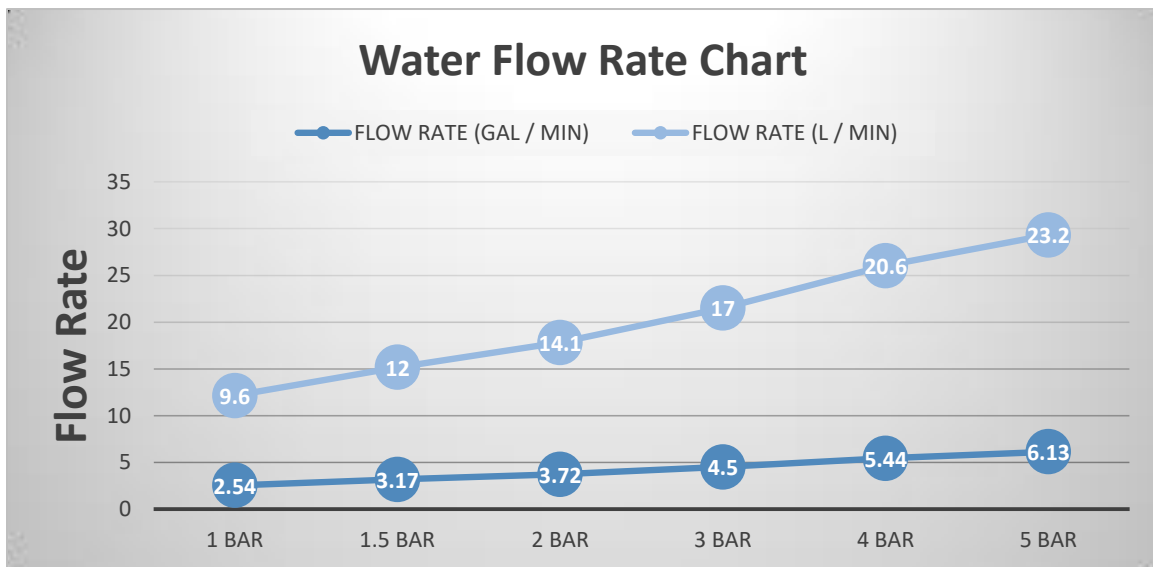

SQ-200 Handshower with Holder and Hose in Chrome

CATEGORY: Hand Showers

PARAMETERS: 87x210 mm (3.5x8.25 in)

JETS: Rainfall

PRESSURE (BAR)	0.5	1	1.5	2	3	4	5
FLOW RATE (GAL / MIN)		2.54	3.17	3.72	4.5	5.44	6.13
FLOW RATE (L / MIN)		9.6	12	14.1	17	20.6	23.2

- Minimum of 1 bar water pressure recommended
- Max water consumption – 23.2 l/min